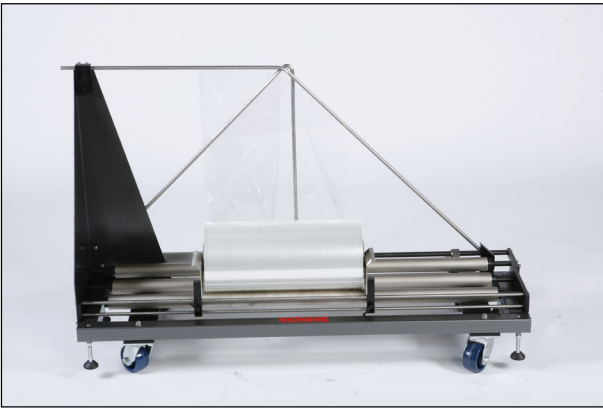

DUAL ROLL POWERED & COMPACT CENTER FOLDERS

Dual Roll Powered Center Folder

- Maximum up time and efficiency
- Ideal for high speed and high throughput applications
- Holds 2 double length rolls of flat film
- 8 times the footage of standard roll
- One roll is always ready to go, tools are not needed
- Attached directly to the Extreme wrapper
- Independent dancer bar and film drive roller systems controls film tension
- Requires minimal floor space
- Heavy duty casters for easy movement
- Optional hot wire splicer

Compact Center Folder

- 50% less machine stoppage time to replenish film
- Can take either pre-folded or flat film
- Quick and tool-less replacement of film rolls
- Attaches to any Extreme film rack
- Takes up minimal floor space
- Heavy duty casters for easy movement

Line-Layout

Compact Center Folder

Dual Roll Powered Center Folder