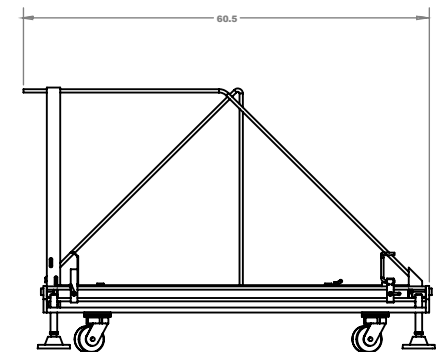

DUAL ROLL POWERED & COMPACT CENTER FOLDERS

Dual Roll Powered Center Folder

- Maximum up time and efficiency
- Ideal for high speed and high throughput applications
- Holds 2 double length rolls of flat film
- 8 times the footage of standard roll
- One roll is always ready to go, tools are not needed
- Attached directly to the Extreme wrapper
- Independent dancer bar and film drive roller systems controls film tension
- Requires minimal floor space
- Heavy duty casters for easy movement
- Optional hot wire splicer

Line-Layout

Compact Center Folder

Dual Roll Powered Center Folder