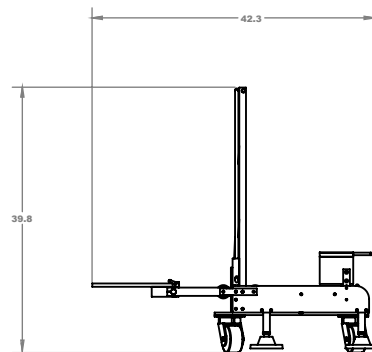

DUAL ROLL POWERED & COMPACT CENTER FOLDERS

Dual Roll Powered Center Folder

- Maximum up time and efficiency
- Ideal for high speed and high throughput applications
- Holds 2 double length rolls of flat film
- 8 times the footage of standard roll
- One roll is always ready to go, tools are not needed
- Attached directly to the Extreme wrapper
- Independent dancer bar and film drive roller systems controls film tension
- Requires minimal floor space
- Heavy duty casters for easy movement
- Optional hot wire splicer

Line-Layout

Compact Center Folder

Dual Roll Powered Center Folder